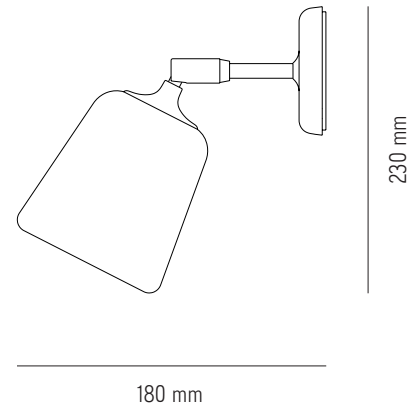

NEW WORKS.

Product Fact Sheet - Lighting - Material Wall Lamp

Specifications

Product Name	Material Wall Lamp
Designer	Nørgaard & Kechayas
Year	2019
Category	Lighting
Type	Wall Lamp
Material	Cork, Wood, Steel, Marble, Terracotta, concrete w. powder coated aluminium/steel base and aluminium white inner shade/reflector
Colour/Variant	Natural Cork, Mixed Cork, Natural Oak, Smoked Oak, Light Grey Concrete, Dark Grey Concrete, Black Marble, White Marble, Terracotta, Yellow Steel
Product Dimensions	H: 230 x W: 130 x D: 180 mm
Packaging Dimensions	H: 210 X W: 310 X D: 310 mm
Cord	2500 mm - on/off switch on lamp base
Weight	//
Weight (incl. Packaging)	//
Light Source	E14, Max 25W / LED Max 7W 220-240V~ 50/60Hz
Bulb	Not Included
Certification	CE, Class II, IP20
County of origin	China
Master packaging	1

Ean No	Item No	Variation
5712826201633	20163	Black Base w. White Marble

NEW WORKS.

Product Fact Sheet - Lighting - Material Wall Lamp, The New Edition

Specification

Product Name	Material Wall Lamp
Designer	Nørgaard & Kechayas
Year	2019
Category	Lighting
Type	Wall Lamp
Material	Marble shade w. powder coated aluminium and steel base
Colour/Variant	Black Base w. White Marble
Product Dimensions	H: 450 x W: 190 x D:250 mm
Packaging Dimensions	H: 260 X W: 525 X D: 360 mm
Cord	Black PVC, 2500 mm - on/off switch on lamp base
Weight	1,9 kg
Weight (incl. Packaging)	2,3 kg
Light Source	E14, Max 25W / LED Max 7W 220-240V~ 50/60Hz
Bulb	Not Included
Certification	CE, Class II, IP20
County of origin	China
Master packaging	1