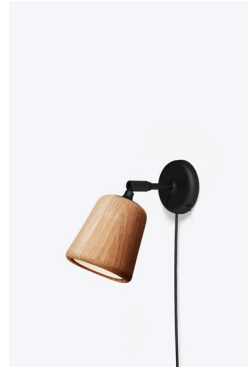

NEW WORKS.

Product Fact Sheet - Lighting - Material Wall Lamp

Material Wall Lamp

Nørgaard & Kechayas

With the Material Pendant being our most popular product since day one, we are more than excited to extend this strikingly minimalist range. The introduction of the Material Table Lamp and Material Wall Lamp allows you to bring the beauty of natural materials into every room of the house. Both products feature a pivoting head for added function, and a sleek black frame that places your chosen material front and centre. From the warmth of mixed cork and terracotta, to the textural concrete finish, the Material series is perfect for those intimate settings

NEW WORKS.

Product Fact Sheet - Lighting - Material Wall Lamp

Variation

Natural Cork

Mixed Cork

Natural Oak

Smoked Oak

Black Marble

White Marble

Light Grey Concrete

Dark Grey Concrete

Terracotta

Yellow Steel

NEW WORKS.

Product Fact Sheet - Lighting - Material Wall Lamp, The New Edition

Material Wall Lamp The New Edition

Nørgaard & Kechayas

With the Material Pendant being our most popular product since day one, we are more than excited to extend this strikingly minimalist range. The introduction of the Material Table Lamp and Material Wall Lamp allows you to bring the beauty of natural materials into every room of the house. Both products feature a pivoting head for added function, and a sleek black frame that places your chosen material front and centre. From the warmth of mixed cork and terracotta, to the textural concrete finish, the Material series is perfect for those intimate settings