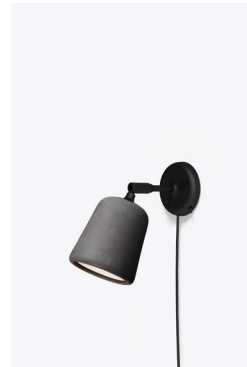

NEW WORKS.

Product Fact Sheet - Lighting - Material Wall Lamp

Material Wall Lamp

Nørgaard & Kechayas

With the Material Pendant being our most popular product since day one, we are more than excited to extend this strikingly minimalist range. The introduction of the Material Table Lamp and Material Wall Lamp allows you to bring the beauty of natural materials into every room of the house. Both products feature a pivoting head for added function, and a sleek black frame that places your chosen material front and centre. From the warmth of mixed cork and terracotta, to the textural concrete finish, the Material series is perfect for those intimate settings

NEW WORKS.

Product Fact Sheet - Lighting - Material Wall Lamp

Variation

Natural Cork

Mixed Cork

Natural Oak

Smoked Oak

Black Marble

White Marble

Light Grey Concrete

Dark Grey Concrete

Terracotta

Yellow Steel

NEW WORKS.

Product Fact Sheet - Lighting - Material Wall Lamp, The New Edition

Material Wall Lamp The New Edition

Nørgaard & Kechayas

With the Material Pendant being our most popular product since day one, we are more than excited to extend this strikingly minimalist range. The introduction of the Material Table Lamp and Material Wall Lamp allows you to bring the beauty of natural materials into every room of the house. Both products feature a pivoting head for added function, and a sleek black frame that places your chosen material front and centre. From the warmth of mixed cork and terracotta, to the textural concrete finish, the Material series is perfect for those intimate settings