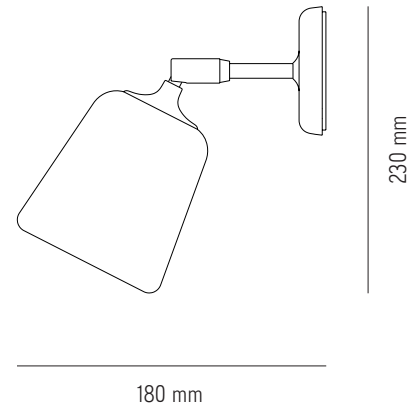

NEW WORKS.

Product Fact Sheet - Lighting - Material Wall Lamp

Specifications

Product Name	Material Wall Lamp
Designer	Nørgaard & Kechayas
Year	2019
Category	Lighting
Type	Wall Lamp
Material	Cork, Wood, Steel, Marble, Terracotta, concrete w. powder coated aluminium/steel base and aluminium white inner shade/reflector
Colour/Variant	Natural Cork, Mixed Cork, Natural Oak, Smoked Oak, Light Grey Concrete, Dark Grey Concrete, Black Marble, White Marble, Terracotta, Yellow Steel
Product Dimensions	H: 230 x W: 130 x D: 180 mm
Packaging Dimensions	H: 210 X W: 310 X D: 310 mm
Cord	2500 mm - on/off switch on lamp base
Weight	//
Weight (incl. Packaging)	//
Light Source	E14, Max 25W / LED Max 7W 220-240V~ 50/60Hz
Bulb	Not Included
Certification	CE, Class II, IP20
County of origin	China
Master packaging	1