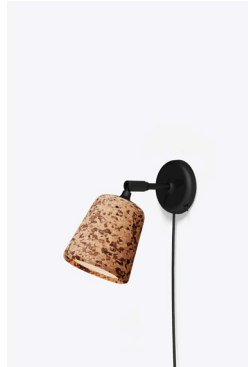

NEW WORKS.

Product Fact Sheet - Lighting - Material Wall Lamp

Material Wall Lamp

Nørgaard & Kechayas

With the Material Pendant being our most popular product since day one, we are more than excited to extend this strikingly minimalist range. The introduction of the Material Table Lamp and Material Wall Lamp allows you to bring the beauty of natural materials into every room of the house. Both products feature a pivoting head for added function, and a sleek black frame that places your chosen material front and centre. From the warmth of mixed cork and terracotta, to the textural concrete finish, the Material series is perfect for those intimate settings

NEW WORKS.

Product Fact Sheet - Lighting - Material Wall Lamp

Variation

Natural Cork

Mixed Cork

Natural Oak

Smoked Oak

Black Marble

White Marble

Light Grey Concrete

Dark Grey Concrete

Terracotta

Yellow Steel

NEW WORKS.

Product Fact Sheet - Lighting - Material Wall Lamp, The New Edition

Material Wall Lamp The New Edition

Nørgaard & Kechayas

With the Material Pendant being our most popular product since day one, we are more than excited to extend this strikingly minimalist range. The introduction of the Material Table Lamp and Material Wall Lamp allows you to bring the beauty of natural materials into every room of the house. Both products feature a pivoting head for added function, and a sleek black frame that places your chosen material front and centre. From the warmth of mixed cork and terracotta, to the textural concrete finish, the Material series is perfect for those intimate settings