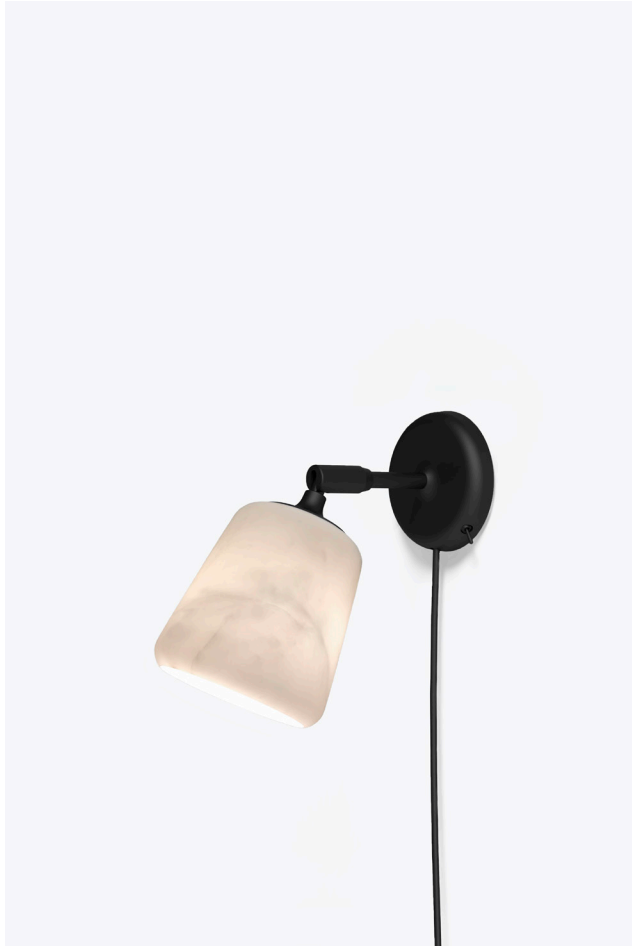

NEW WORKS.

Product Fact Sheet - Lighting - Material Wall Lamp

Material Wall Lamp

Nørgaard & Kechayas

With the Material Pendant being our most popular product since day one, we are more than excited to extend this strikingly minimalist range. The introduction of the Material Table Lamp and Material Wall Lamp allows you to bring the beauty of natural materials into every room of the house. Both products feature a pivoting head for added function, and a sleek black frame that places your chosen material front and centre. From the warmth of mixed cork and terracotta, to the textural concrete finish, the Material series is perfect for those intimate settings

NEW WORKS.

Product Fact Sheet - Lighting - Material Wall Lamp

Variation

Natural Cork

Mixed Cork

Natural Oak

Smoked Oak

Black Marble

White Marble

Light Grey Concrete

Dark Grey Concrete

Terracotta

Yellow Steel

NEW WORKS.

Product Fact Sheet - Lighting - Material Wall Lamp, The New Edition

Material Wall Lamp The New Edition

Nørgaard & Kechayas

With the Material Pendant being our most popular product since day one, we are more than excited to extend this strikingly minimalist range. The introduction of the Material Table Lamp and Material Wall Lamp allows you to bring the beauty of natural materials into every room of the house. Both products feature a pivoting head for added function, and a sleek black frame that places your chosen material front and centre. From the warmth of mixed cork and terracotta, to the textural concrete finish, the Material series is perfect for those intimate settings