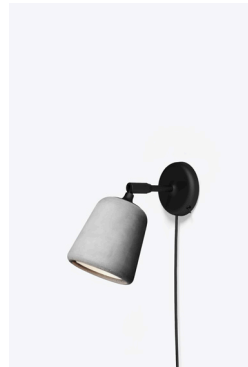

NEW WORKS.

Product Fact Sheet - Lighting - Material Wall Lamp

Material Wall Lamp

Nørgaard & Kechayas

With the Material Pendant being our most popular product since day one, we are more than excited to extend this strikingly minimalist range. The introduction of the Material Table Lamp and Material Wall Lamp allows you to bring the beauty of natural materials into every room of the house. Both products feature a pivoting head for added function, and a sleek black frame that places your chosen material front and centre. From the warmth of mixed cork and terracotta, to the textural concrete finish, the Material series is perfect for those intimate settings

NEW WORKS.

Product Fact Sheet - Lighting - Material Wall Lamp

Variation

Natural Cork

Mixed Cork

Natural Oak

Smoked Oak

Black Marble

White Marble

Light Grey Concrete

Dark Grey Concrete

Terracotta

Yellow Steel

NEW WORKS.

Product Fact Sheet - Lighting - Material Wall Lamp, The New Edition

Material Wall Lamp The New Edition

Nørgaard & Kechayas

With the Material Pendant being our most popular product since day one, we are more than excited to extend this strikingly minimalist range. The introduction of the Material Table Lamp and Material Wall Lamp allows you to bring the beauty of natural materials into every room of the house. Both products feature a pivoting head for added function, and a sleek black frame that places your chosen material front and centre. From the warmth of mixed cork and terracotta, to the textural concrete finish, the Material series is perfect for those intimate settings