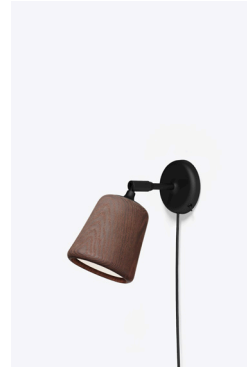

NEW WORKS.

Product Fact Sheet - Lighting - Material Wall Lamp

Material Wall Lamp

Nørgaard & Kechayas

With the Material Pendant being our most popular product since day one, we are more than excited to extend this strikingly minimalist range. The introduction of the Material Table Lamp and Material Wall Lamp allows you to bring the beauty of natural materials into every room of the house. Both products feature a pivoting head for added function, and a sleek black frame that places your chosen material front and centre. From the warmth of mixed cork and terracotta, to the textural concrete finish, the Material series is perfect for those intimate settings

NEW WORKS.

Product Fact Sheet - Lighting - Material Wall Lamp

Variation

Natural Cork

Mixed Cork

Natural Oak

Smoked Oak

Black Marble

White Marble

Light Grey Concrete

Dark Grey Concrete

Terracotta

Yellow Steel

NEW WORKS.

Product Fact Sheet - Lighting - Material Wall Lamp, The New Edition

Material Wall Lamp The New Edition

Nørgaard & Kechayas

With the Material Pendant being our most popular product since day one, we are more than excited to extend this strikingly minimalist range. The introduction of the Material Table Lamp and Material Wall Lamp allows you to bring the beauty of natural materials into every room of the house. Both products feature a pivoting head for added function, and a sleek black frame that places your chosen material front and centre. From the warmth of mixed cork and terracotta, to the textural concrete finish, the Material series is perfect for those intimate settings