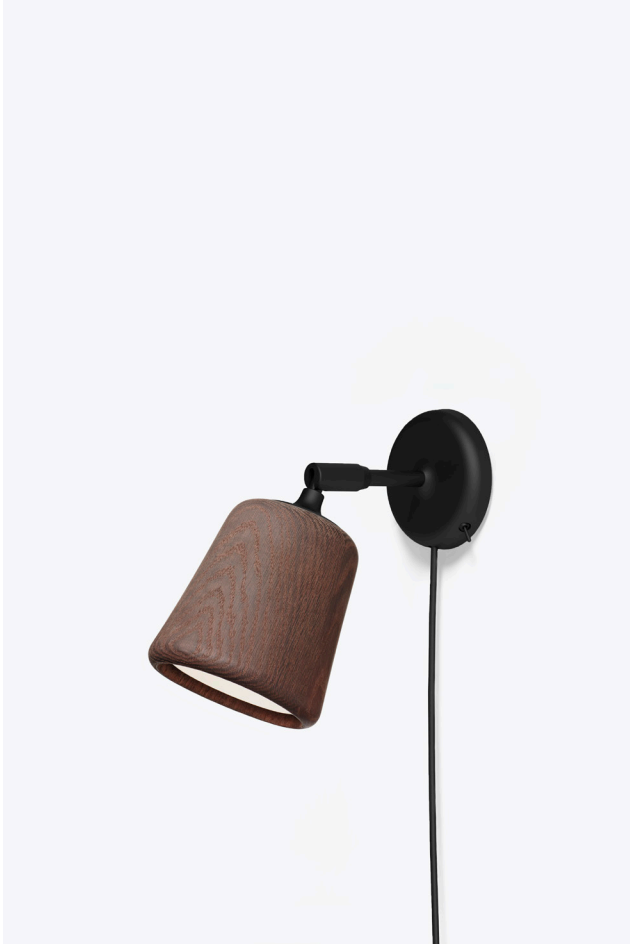

NEW WORKS.

Product Fact Sheet - Lighting - Material Wall Lamp

Material Wall Lamp

Nørgaard & Kechayas

With the Material Pendant being our most popular product since day one, we are more than excited to extend this strikingly minimalist range. The introduction of the Material Table Lamp and Material Wall Lamp allows you to bring the beauty of natural materials into every room of the house. Both products feature a pivoting head for added function, and a sleek black frame that places your chosen material front and centre. From the warmth of mixed cork and terracotta, to the textural concrete finish, the Material series is perfect for those intimate settings

NEW WORKS.

Product Fact Sheet - Lighting - Material Wall Lamp

Specifications

Product Name	Material Wall Lamp
Designer	Nørgaard & Kechayas
Year	2019
Category	Lighting
Type	Wall Lamp
Material	Cork, Wood, Steel, Marble, Terracotta, concrete w. powder coated aluminium/steel base and aluminium white inner shade/reflector
Colour/Variant	Natural Cork, Mixed Cork, Natural Oak, Smoked Oak, Light Grey Concrete, Dark Grey Concrete, Black Marble, White Marble, Terracotta, Yellow Steel
Product Dimensions	H: 230 x W: 130 x D: 180 mm
Packaging Dimensions	H: 210 X W: 310 X D: 310 mm
Cord	2500 mm - on/off switch on lamp base
Weight	//
Weight (incl. Packaging)	//
Light Source	E14, Max 25W / LED Max 7W 220-240V~ 50/60Hz
Bulb	Not Included
Certification	CE, Class II, IP20
County of origin	China
Master packaging	1