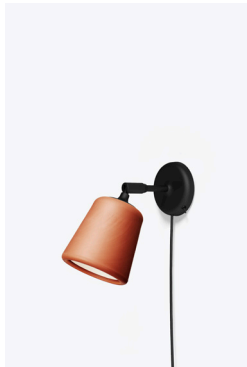

NEW WORKS.

Product Fact Sheet - Lighting - Material Wall Lamp

Material Wall Lamp

Nørgaard & Kechayas

With the Material Pendant being our most popular product since day one, we are more than excited to extend this strikingly minimalist range. The introduction of the Material Table Lamp and Material Wall Lamp allows you to bring the beauty of natural materials into every room of the house. Both products feature a pivoting head for added function, and a sleek black frame that places your chosen material front and centre. From the warmth of mixed cork and terracotta, to the textural concrete finish, the Material series is perfect for those intimate settings

NEW WORKS.

Product Fact Sheet - Lighting - Material Wall Lamp

Variation

Natural Cork

Mixed Cork

Natural Oak

Smoked Oak

Black Marble

White Marble

Light Grey Concrete

Dark Grey Concrete

Terracotta

Yellow Steel

NEW WORKS.

Product Fact Sheet - Lighting - Material Wall Lamp, The New Edition

Material Wall Lamp The New Edition

Nørgaard & Kechayas

With the Material Pendant being our most popular product since day one, we are more than excited to extend this strikingly minimalist range. The introduction of the Material Table Lamp and Material Wall Lamp allows you to bring the beauty of natural materials into every room of the house. Both products feature a pivoting head for added function, and a sleek black frame that places your chosen material front and centre. From the warmth of mixed cork and terracotta, to the textural concrete finish, the Material series is perfect for those intimate settings