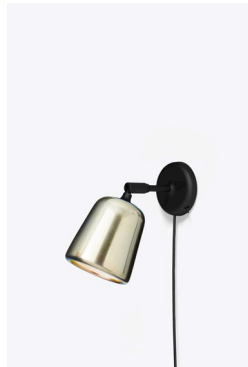

NEW WORKS.

Product Fact Sheet - Lighting - Material Wall Lamp

Material Wall Lamp

Nørgaard & Kechayas

With the Material Pendant being our most popular product since day one, we are more than excited to extend this strikingly minimalist range. The introduction of the Material Table Lamp and Material Wall Lamp allows you to bring the beauty of natural materials into every room of the house. Both products feature a pivoting head for added function, and a sleek black frame that places your chosen material front and centre. From the warmth of mixed cork and terracotta, to the textural concrete finish, the Material series is perfect for those intimate settings

NEW WORKS.

Product Fact Sheet - Lighting - Material Wall Lamp

Variation

Natural Cork

Mixed Cork

Natural Oak

Smoked Oak

Black Marble

White Marble

Light Grey Concrete

Dark Grey Concrete

Terracotta

Yellow Steel

NEW WORKS.

Product Fact Sheet - Lighting - Material Wall Lamp, The New Edition

Material Wall Lamp The New Edition

Nørgaard & Kechayas

With the Material Pendant being our most popular product since day one, we are more than excited to extend this strikingly minimalist range. The introduction of the Material Table Lamp and Material Wall Lamp allows you to bring the beauty of natural materials into every room of the house. Both products feature a pivoting head for added function, and a sleek black frame that places your chosen material front and centre. From the warmth of mixed cork and terracotta, to the textural concrete finish, the Material series is perfect for those intimate settings